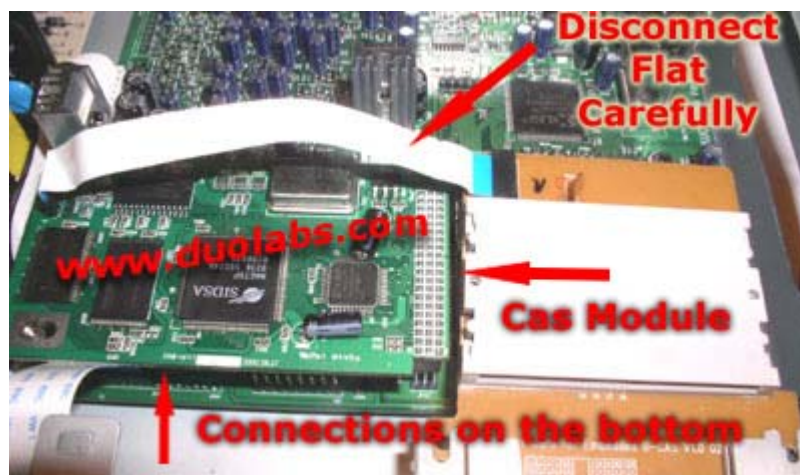

WWW.DUOLABS.COM

Connection diagram from Cas Interface Main Unit to Nextwave CI 2500 C
Revision 1.0 - Errata corrige on last version pin A and E must be swapped!
Here comes the correct diagram.

Inside Nextware CI 2500 C

Cas Interface Main Unit

Internal Cas of Nextwave
CI 2500